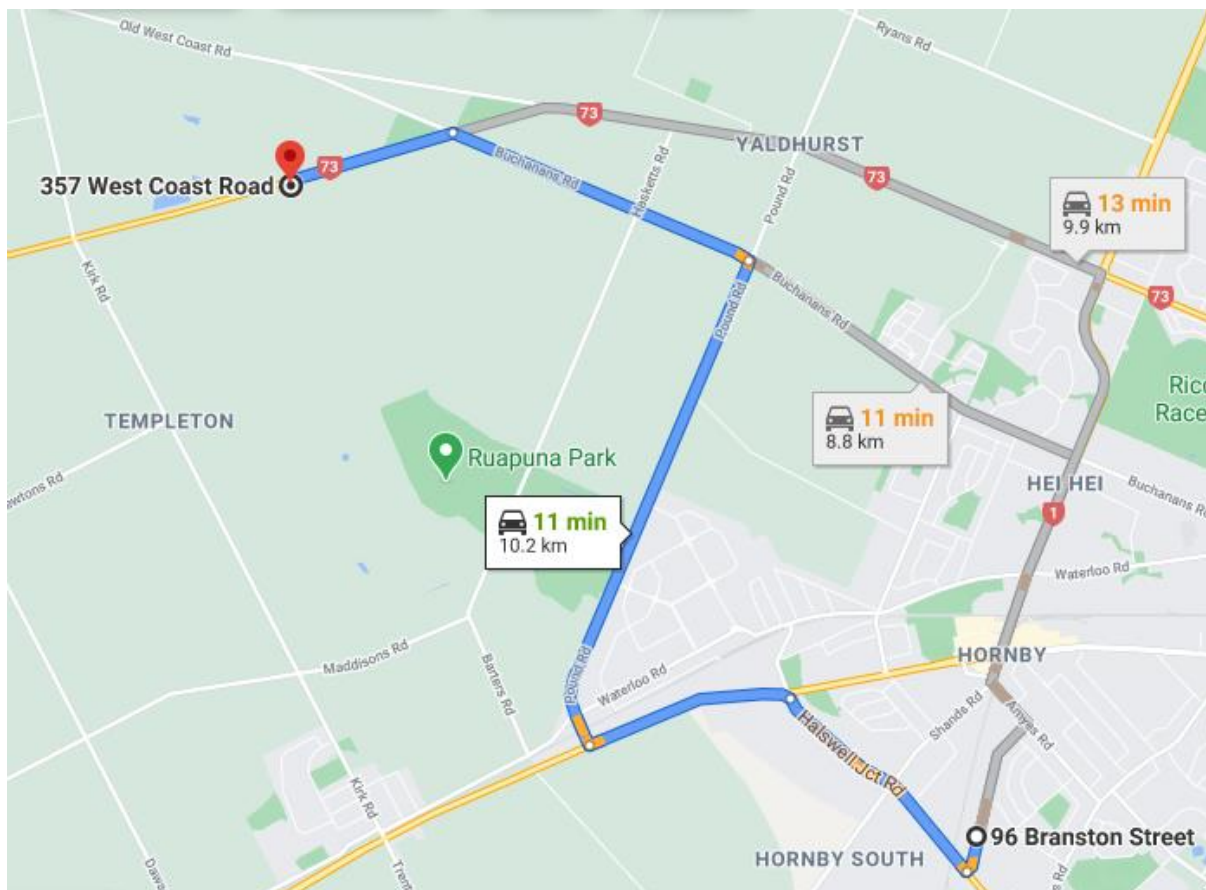

96 Branston Street, Hornby  
CHRISTCHURCH  
Ph: 03 349 6597

26 January 2021

Dear Customer

Please note that as of midday this Friday 29<sup>th</sup> January, the WOF/COF inspection lane will be closed to move from our Branston Road branch to our West Coast Road branch (see below for new location). Normal business hours will resume from 7.00am on Monday 1 February at West Coast Road.

Please note that the Branston Road workshop will continue operating over the next few months.

Our new workshop is located at 357 West Coast Road, Templeton and based in the Dynes Transport building on the left hand side heading west from Yaldhurst.